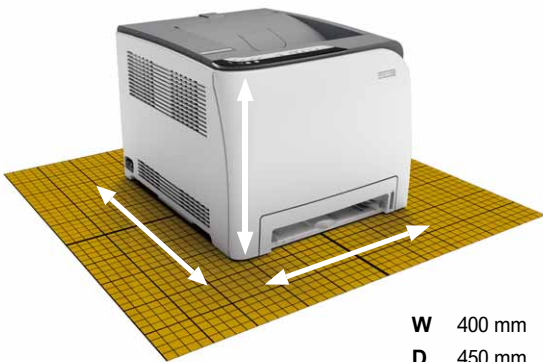

W 400 mm
D 450 mm
H 320 mm

Save office space

Thanks to their remarkably small footprint, the Aficio™SP C220N/SP C221N/SP C222DN fit perfectly onto your desktop or in your work environment without intruding on your work space.

Excellent media handling |

Despite their small size, the Aficio™SP C220N/SP C221N/SP C222DN offer great flexibility in handling paper and other printable media, thus reducing the need for expensive outsourcing. They accommodate a wide range of sizes, types and weights, including sheets of up to 160 g/m², transparencies, glossy paper, envelopes, labels and much more. With a maximum paper capacity of 751 sheets (251 sheets for the SP C220N), frequent refills are a thing of the past.